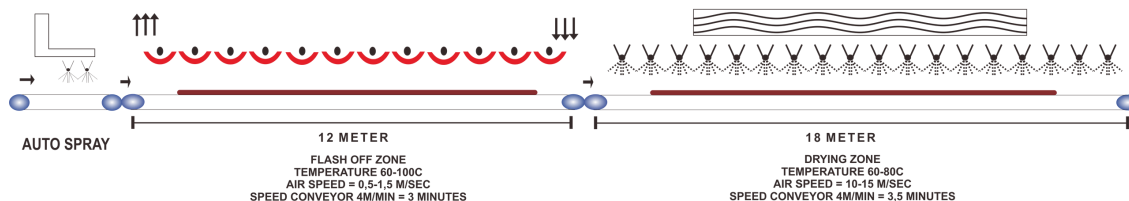

Ultra Prime 1K is a single-component that designed chiefly for indoor use, and may be applied on conventional wooden surfaces using manual/auto-spray technology, combined with roller systems to produce even and consistent results. It also serves as its own finishing top coat, ready for immediate use once dried. Ultra Prime provide on sheen level **Matte (10 units)** and **satin (20-35 units)**.

PLUS VALUE

- MATTE SHEEN LEVEL 10 UNIT**
- SATIN SHEEN LEVEL 20-35 UNIT**
- HIGH COVERAGE**
- GOOD ADHESION**
- SMOOTH SURFACE**

LINE LAYOUT

UV ROLLER

AUTO SPRAY

MANUAL SPRAY