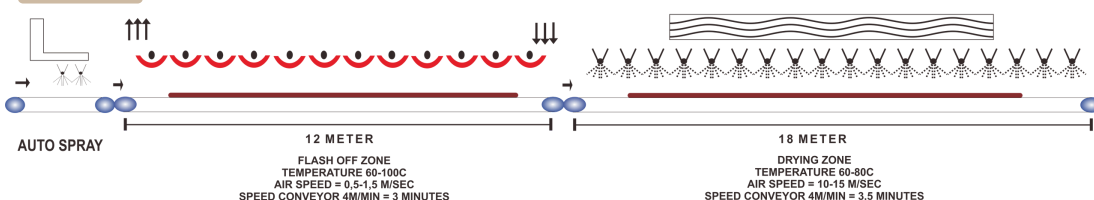

PLUS VALUE

LINE LAYOUT

UV ROLLER

AUTO SPRAY

MANUAL SPRAY

ULTRA PRIME

Ultra Prime is our premium offering for high-quality wood finishing, guaranteed to provide the utmost combination of maximum coverage and long-lasting, durable white on doors and panels.

Ultra Prime 1K is a single-component that designed chiefly for indoor use, and may be applied on conventional wooden surfaces using manual/auto-spray technology, combined with roller systems to produce even and consistent results. It also serves as its own finishing top coat, ready for immediate use once dried. Ultra Prime provide on sheen level **Matte (10 units)** and **satin (20-35 units)**.

PLUS VALUE

- MATTE SHEEN LEVEL 10 UNIT**
- SATIN SHEEN LEVEL 20-35 UNIT**
- HIGH COVERAGE**
- GOOD ADHESION**
- SMOOTH SURFACE**

LINE LAYOUT

UV ROLLER

AUTO SPRAY

MANUAL SPRAY