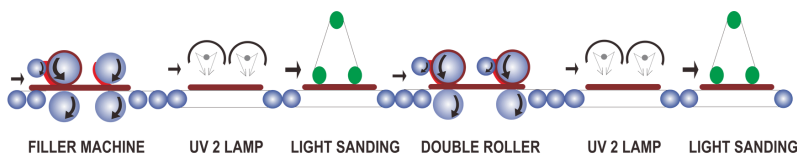

Ultra Prime 1K is a single-component that designed chiefly for indoor use, and may be applied on conventional wooden surfaces using manual/auto-spray technology, combined with roller systems to produce even and consistent results. It also serves as its own finishing top coat, ready for immediate use once dried. Ultra Prime provide on sheen level **Matte (10 units)** and **satin (20-35 units)**.

PLUS VALUE

- MATTE SHEEN LEVEL 10 UNIT**
- SATIN SHEEN LEVEL 20-35 UNIT**
- HIGH COVERAGE**
- GOOD ADHESION**
- SMOOTH SURFACE**

LINE LAYOUT

UV ROLLER

AUTO SPRAY

MANUAL SPRAY