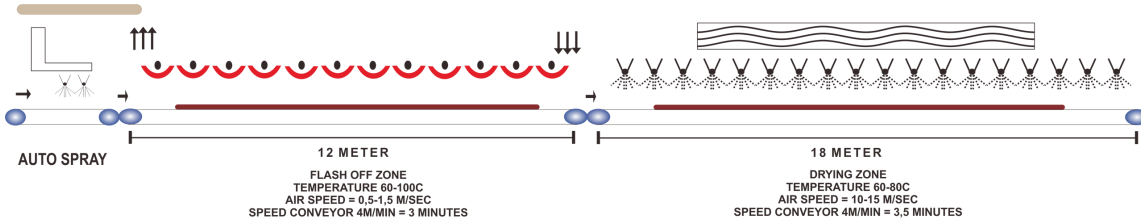

PLUS VALUE

LINE LAYOUT

UV ROLLER

AUTO SPRAY

MANUAL SPRAY

DELUXE PRIME

Deluxe Prime is a new breakthrough from Viron which is specifically designed for indoor doors/furniture with the premium prime quality. Deluxe Prime is water-based 1K product with no odor, and eco friendly coating.

Deluxe Prime is a water-based primer that, post-application, forms a ready-to-go and smooth, top-coat-like layer that quickly binds to wooden surfaces.

Deluxe Prime is suitable for industrial coating with the combination system of UV Roller and Manual/Auto Spray.