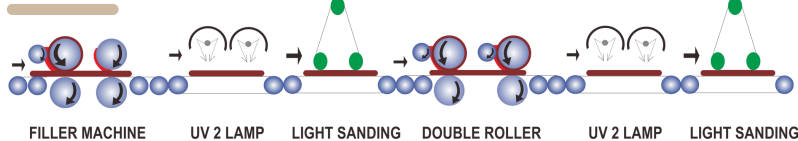

We are confident that Basic Prime White is the most versatile and multi-use primer on the market. It provides a smooth finish to doors and paneling that is second to none at this price range, and is applicable via manual/auto-spray, profiles, and paneling.

PLUS VALUE

LINE LAYOUT

UV ROLLER

AUTO SPRAY

MANUAL SPRAY

DELUXE PRIME

Deluxe Prime is a new breakthrough from Viron which is specifically designed for indoor doors/furniture with the premium prime quality. Deluxe Prime is water-based 1K product with no odor, and eco friendly coating.