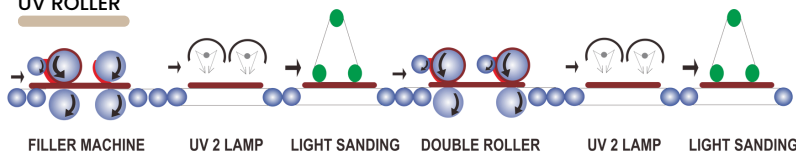

Deluxe Prime is a water-based primer that, post-application, forms a ready-to-go and smooth, top-coat-like layer that quickly binds to wooden surfaces.

Deluxe Prime is suitable for industrial coating with the combination system of UV Roller and Manual/Auto Spray.

PLUS VALUE

LINE LAYOUT

UV ROLLER

AUTO SPRAY

MANUAL SPRAY

ULTRA PRIME

Ultra Prime is our premium offering for high-quality wood finishing, guaranteed to provide the utmost combination of maximum coverage and long-lasting, durable white on doors and panels.