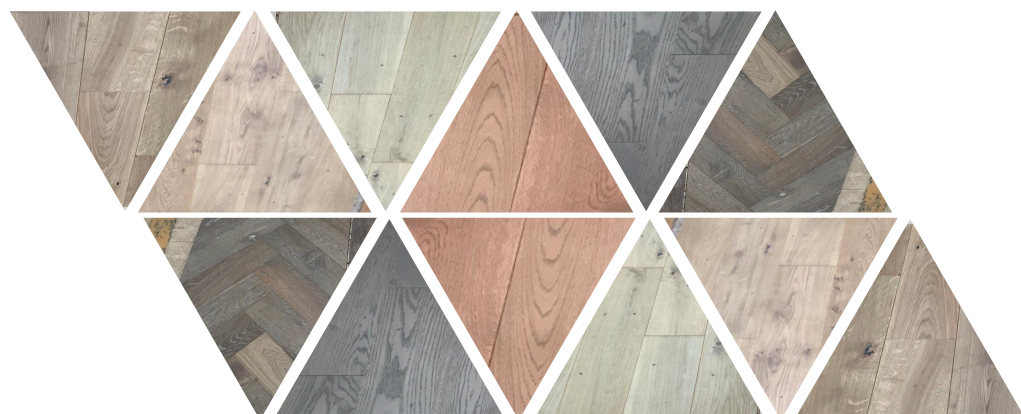

## COLORS

BEST EFFECT FOR FLOORING

MORE INFO

PT. JMW VIRON INDONESIA  
Jl. Gatot Subroto Blok 11C/No. 3A  
Kawasan Industri Candi, Semarang 50185  
Indonesia

[www.vironcoating.com](http://www.vironcoating.com)

# REACTON COLORS

**Add touches of exciting and new natural colours to your floors!**